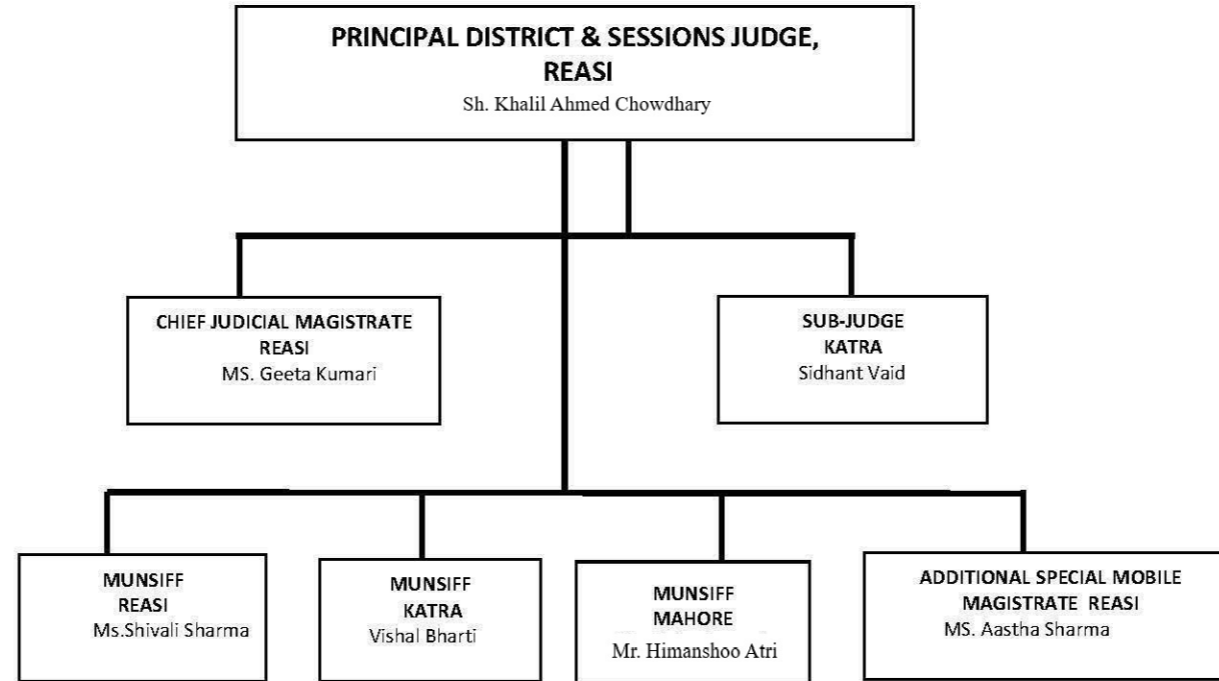

ORGANIZATIONAL CHART OF DISTRICT REASI