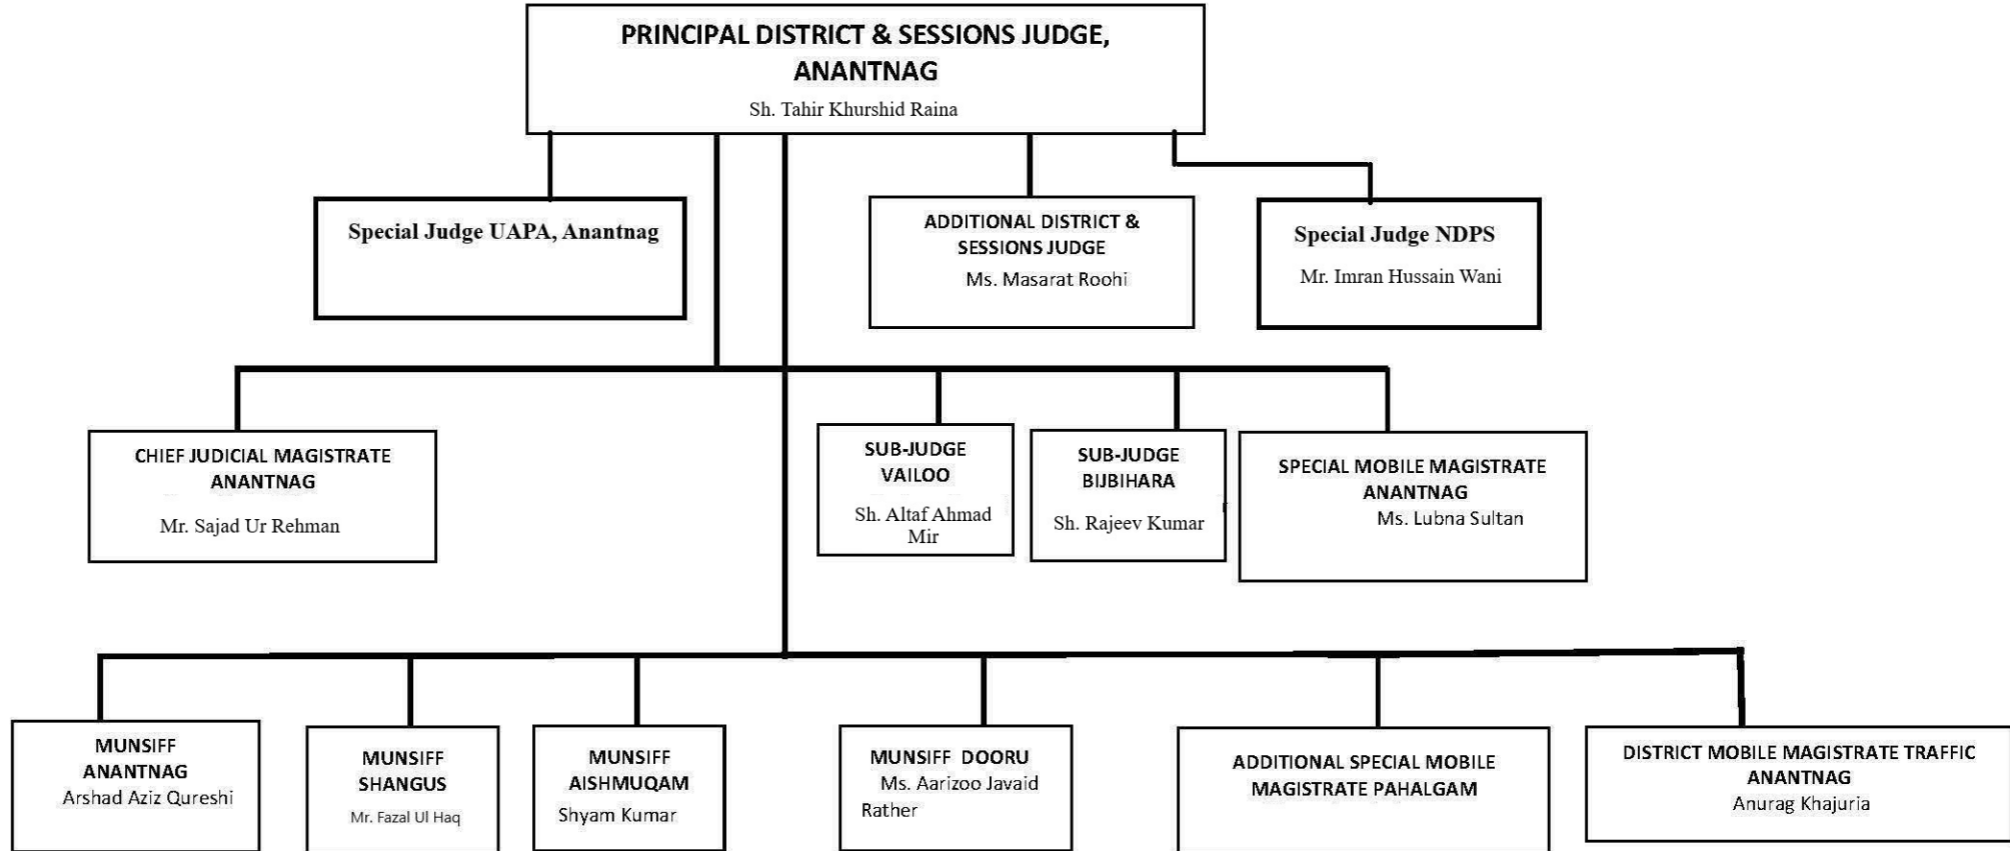

ORGANIZATIONAL CHART OF DISTRICT SRINAGAR

ORGANIZATIONAL CHART OF DISTRICT GANDERBAL

ORGANIZATIONAL CHART OF DISTRICT BARAMULLA

ORGANIZATIONAL CHART OF DISTRICT KUPWARA

ORGANIZATIONAL CHART OF DISTRICT BANDIPORA

ORGANIZATIONAL CHART OF DISTRICT SHOPIAN

ORGANIZATIONAL CHART OF DISTRICT KULGAM

ORGANIZATIONAL CHART OF DISTRICT BUDGAM

ORGANIZATIONAL CHART OF DISTRICT PULWAMA

ORGANIZATIONAL CHART OF DISTRICT ANANTNAG

ORGANIZATIONAL CHART OF DISTRICT LADAKH

ORGANIZATIONAL CHART OF DISTRICT KARGIL

ORGANIZATIONAL CHART OF DISTRICT JAMMU

**PRINCIPAL DISTRICT & SESSIONS JUDGE,
JAMMU**
Shri Ravinder Nath Wattal

ORGANIZATIONAL CHART OF DISTRICT KATHUA

ORGANIZATIONAL CHART OF DISTRICT SAMBA

ORGANIZATIONAL CHART OF DISTRICT REASI

ORGANIZATIONAL CHART OF DISTRICT UDHAMPUR

ORGANIZATIONAL CHART OF DISTRICT KISHTWAR

ORGANIZATIONAL CHART OF DISTRICT RAMBAN

ORGANIZATIONAL CHART OF DISTRICT DODA

ORGANIZATIONAL CHART OF DISTRICT POONCH