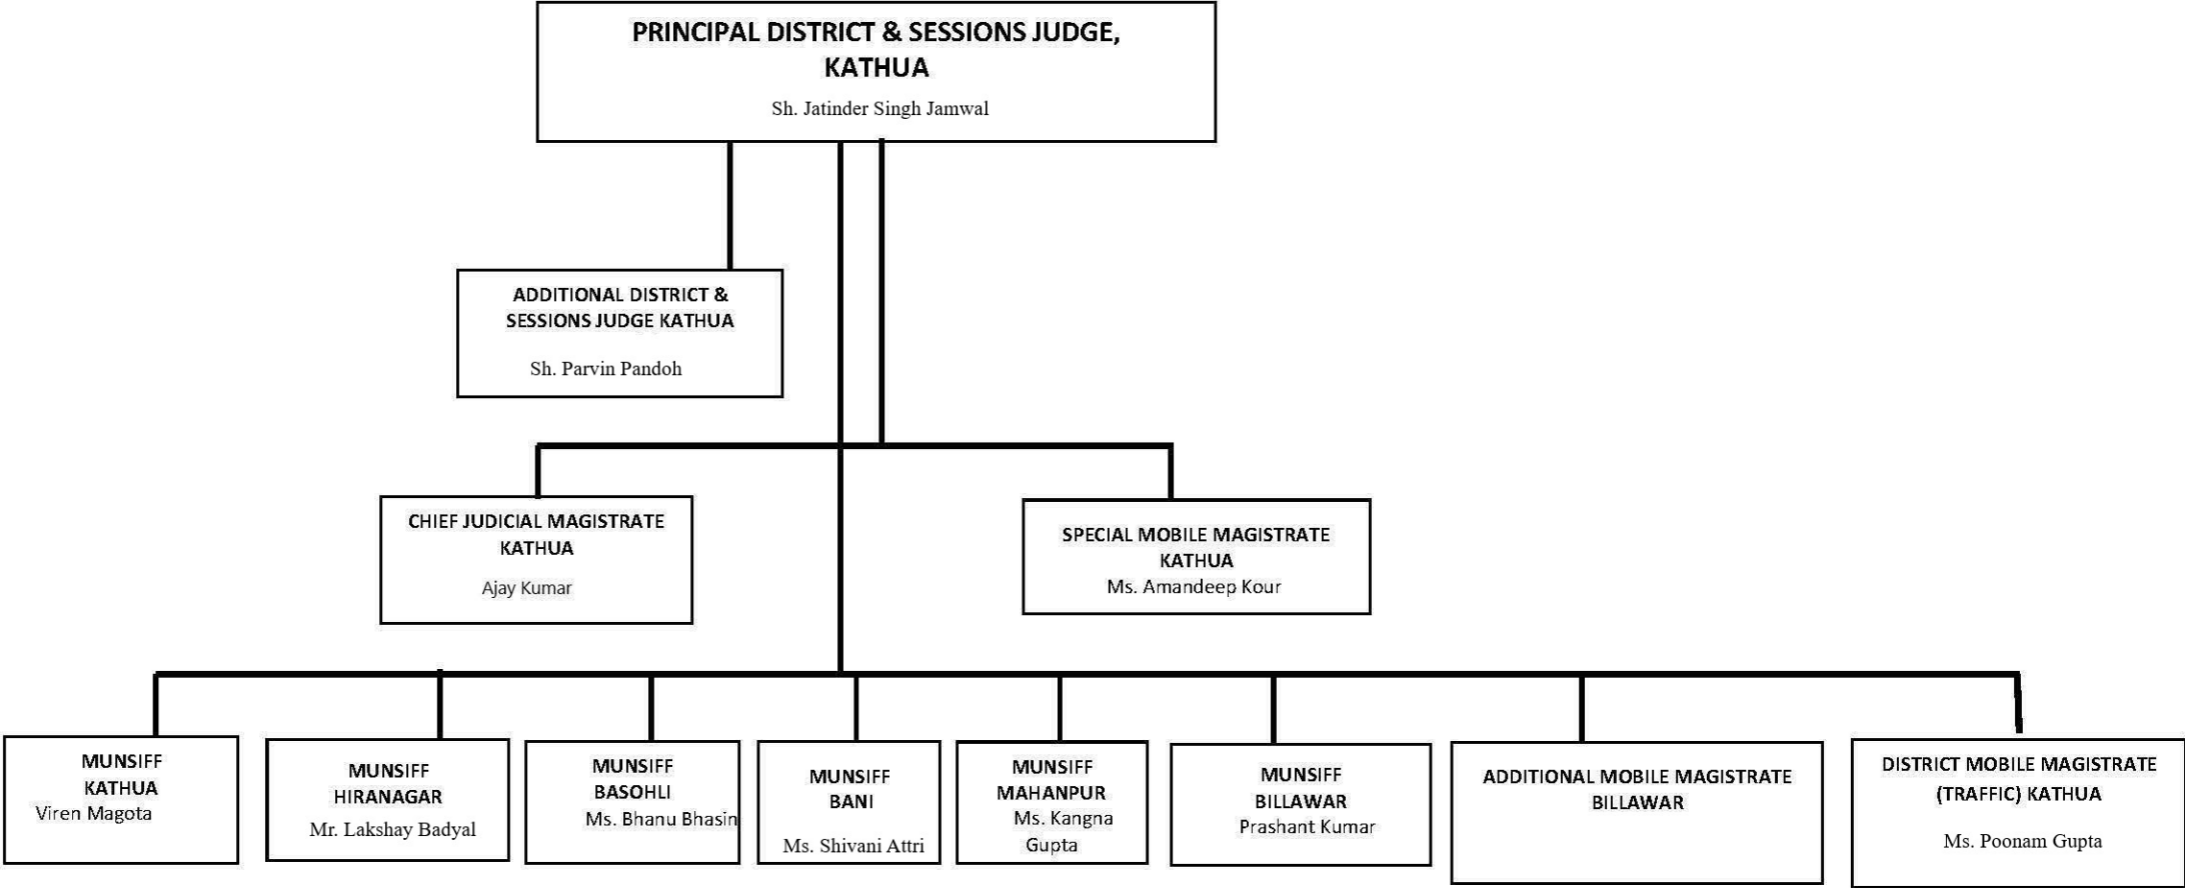

ORGANIZATIONAL CHART OF DISTRICT SRINAGAR

ORGANIZATIONAL CHART OF DISTRICT GANDERBAL

ORGANIZATIONAL CHART OF DISTRICT BARAMULLA

ORGANIZATIONAL CHART OF DISTRICT KUPWARA

ORGANIZATIONAL CHART OF DISTRICT BANDIPORA

ORGANIZATIONAL CHART OF DISTRICT SHOPIAN

ORGANIZATIONAL CHART OF DISTRICT KULGAM

ORGANIZATIONAL CHART OF DISTRICT BUDGAM

ORGANIZATIONAL CHART OF DISTRICT PULWAMA

ORGANIZATIONAL CHART OF DISTRICT ANANTNAG

ORGANIZATIONAL CHART OF DISTRICT LADAKH

ORGANIZATIONAL CHART OF DISTRICT KARGIL

ORGANIZATIONAL CHART OF DISTRICT JAMMU

**PRINCIPAL DISTRICT & SESSIONS JUDGE,
JAMMU**
Shri Ravinder Nath Wattal

ORGANIZATIONAL CHART OF DISTRICT KATHUA

ORGANIZATIONAL CHART OF DISTRICT SAMBA