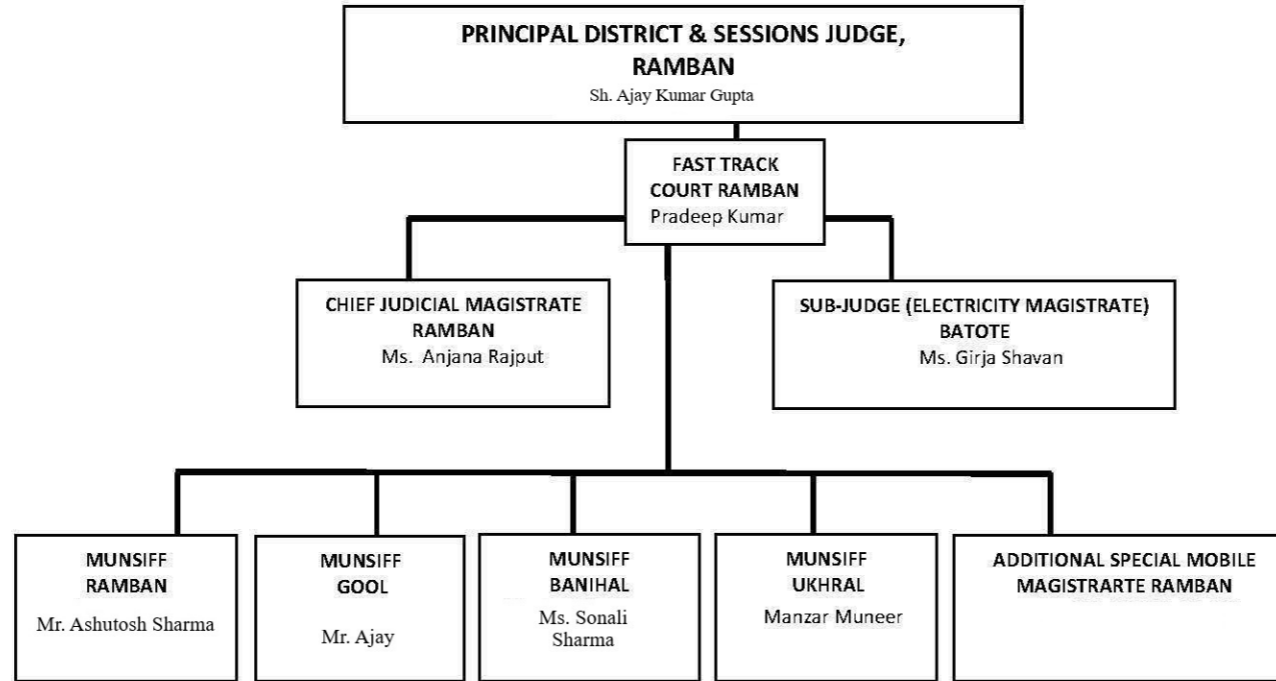

ORGANIZATIONAL CHART OF DISTRICT RAMBAN