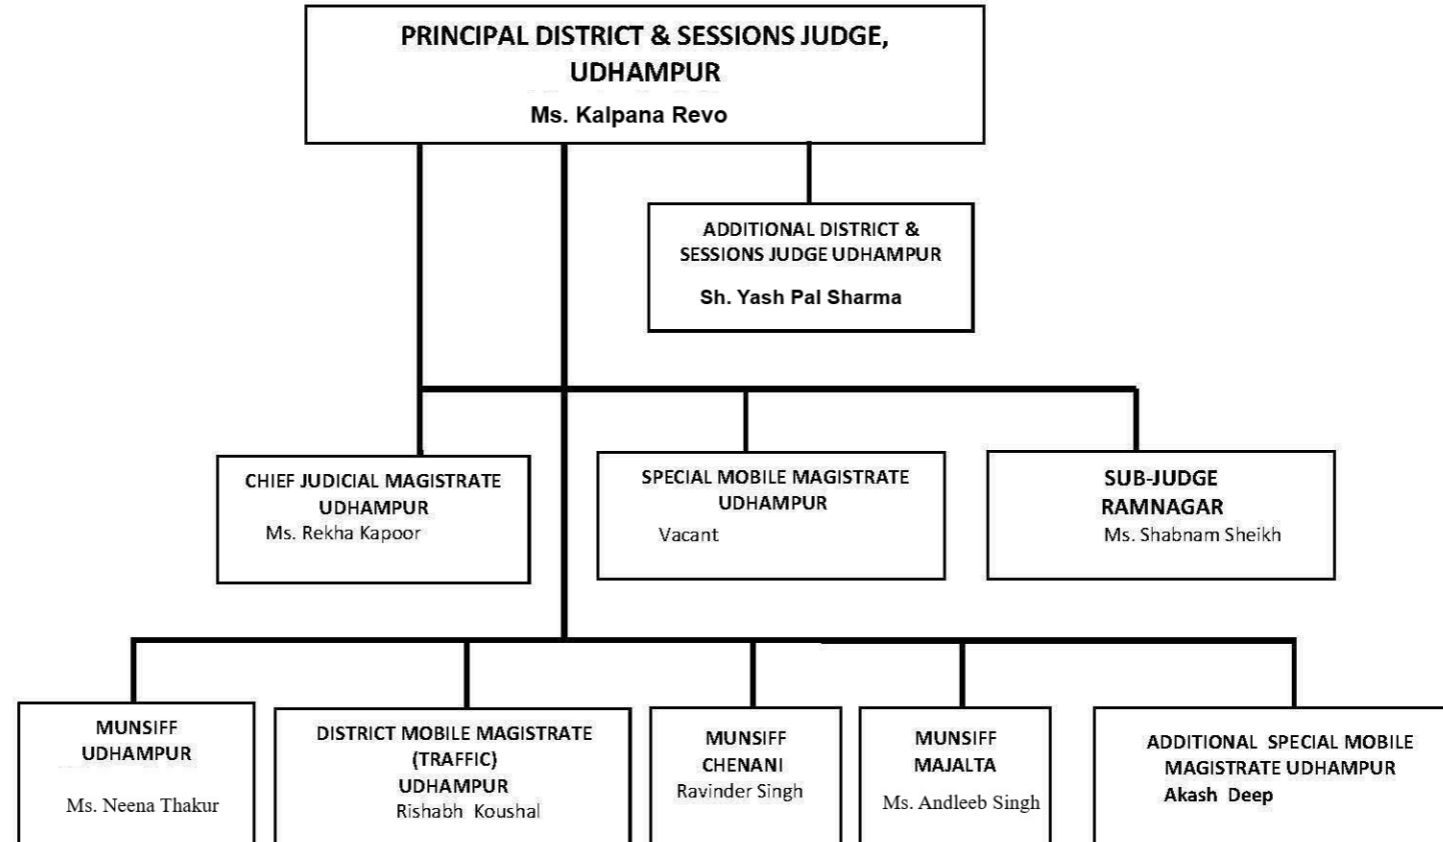

ORGANIZATIONAL CHART OF DISTRICT UDHAMPUR