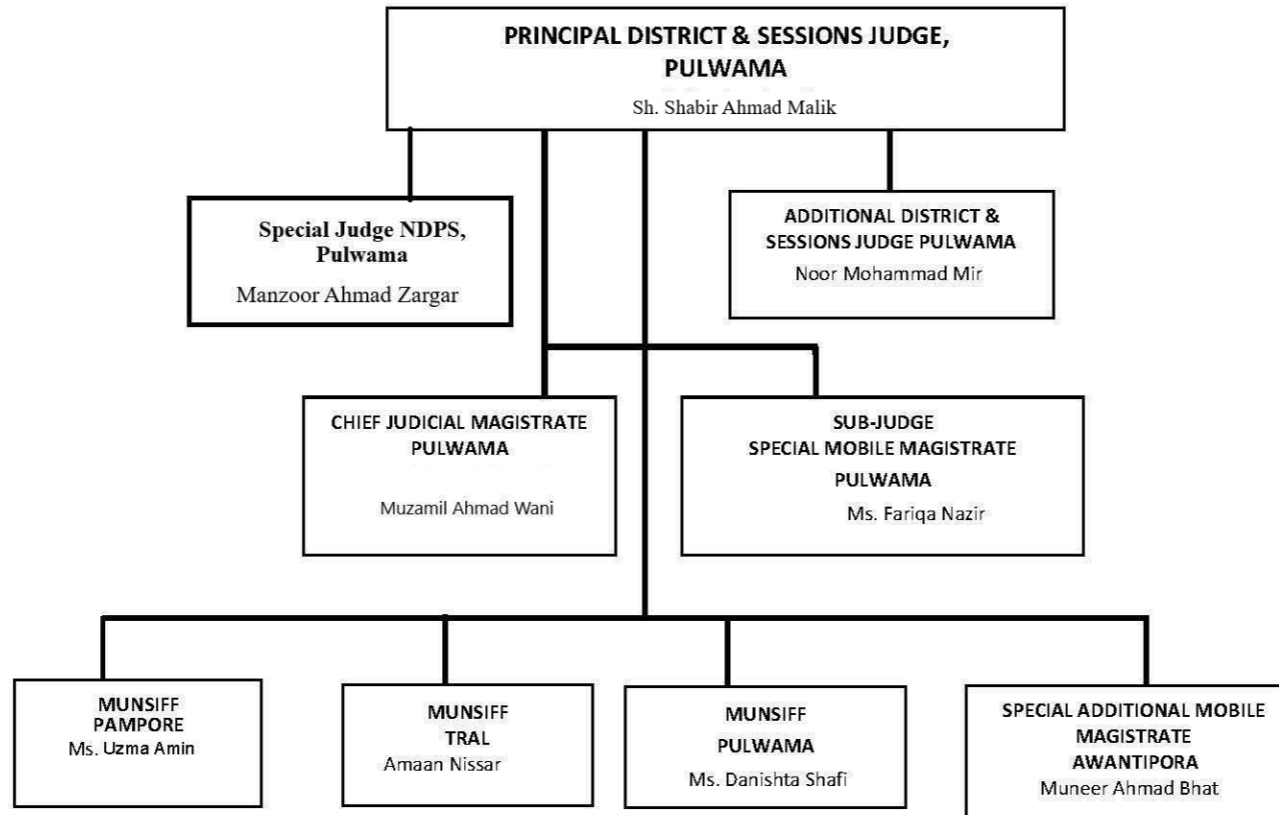

ORGANIZATIONAL CHART OF DISTRICT SRINAGAR

ORGANIZATIONAL CHART OF DISTRICT GANDERBAL

ORGANIZATIONAL CHART OF DISTRICT BARAMULLA

ORGANIZATIONAL CHART OF DISTRICT KUPWARA

ORGANIZATIONAL CHART OF DISTRICT BANDIPORA

ORGANIZATIONAL CHART OF DISTRICT SHOPIAN

ORGANIZATIONAL CHART OF DISTRICT KULGAM

ORGANIZATIONAL CHART OF DISTRICT BUDGAM

ORGANIZATIONAL CHART OF DISTRICT PULWAMA

ORGANIZATIONAL CHART OF DISTRICT ANANTNAG

ORGANIZATIONAL CHART OF DISTRICT LADAKH

ORGANIZATIONAL CHART OF DISTRICT KARGIL

ORGANIZATIONAL CHART OF DISTRICT JAMMU

**PRINCIPAL DISTRICT & SESSIONS JUDGE,
JAMMU**
Shri Ravinder Nath Wattal

ORGANIZATIONAL CHART OF DISTRICT KATHUA

ORGANIZATIONAL CHART OF DISTRICT SAMBA