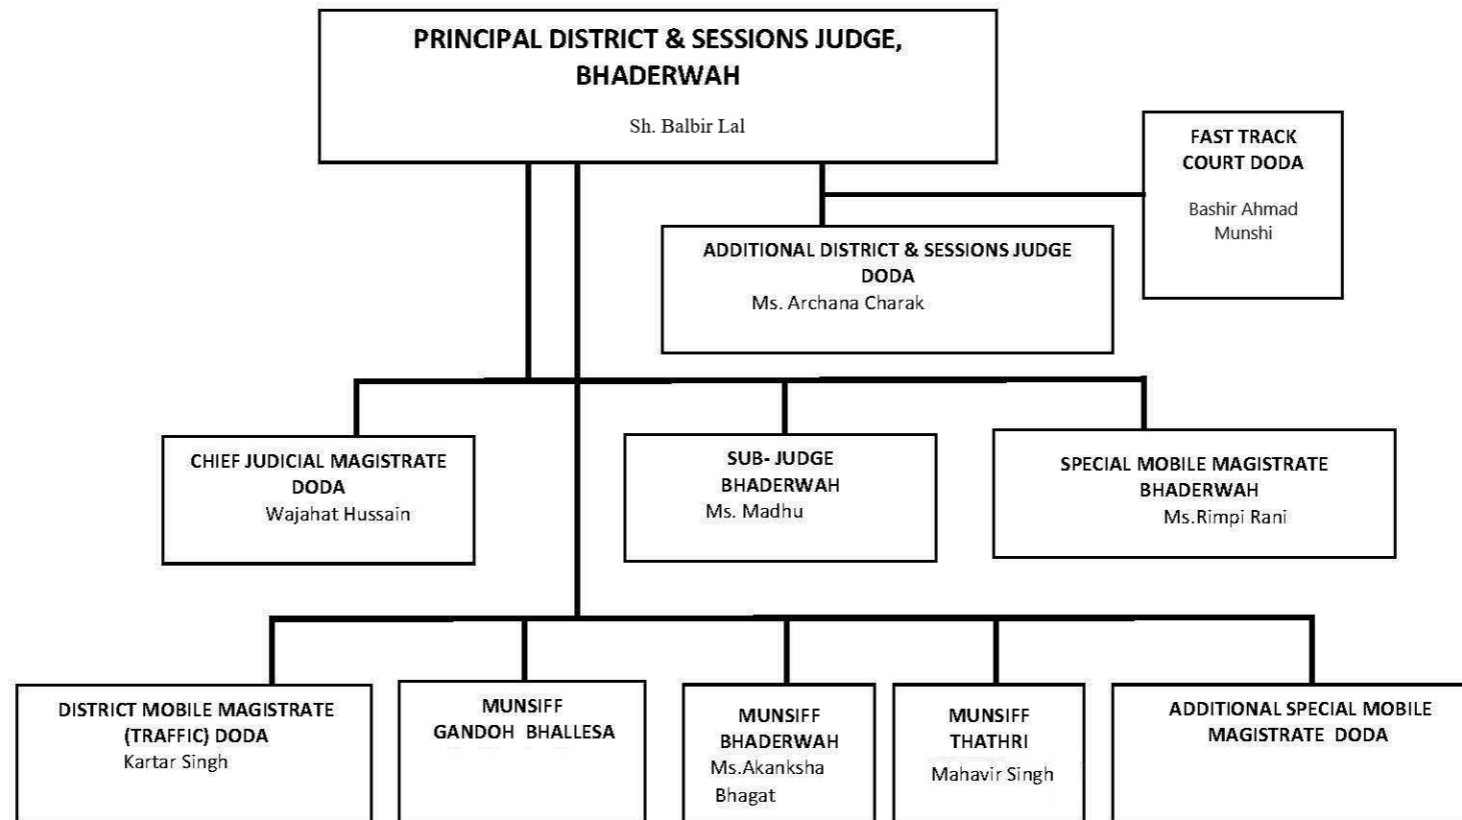

ORGANIZATIONAL CHART OF DISTRICT DODA