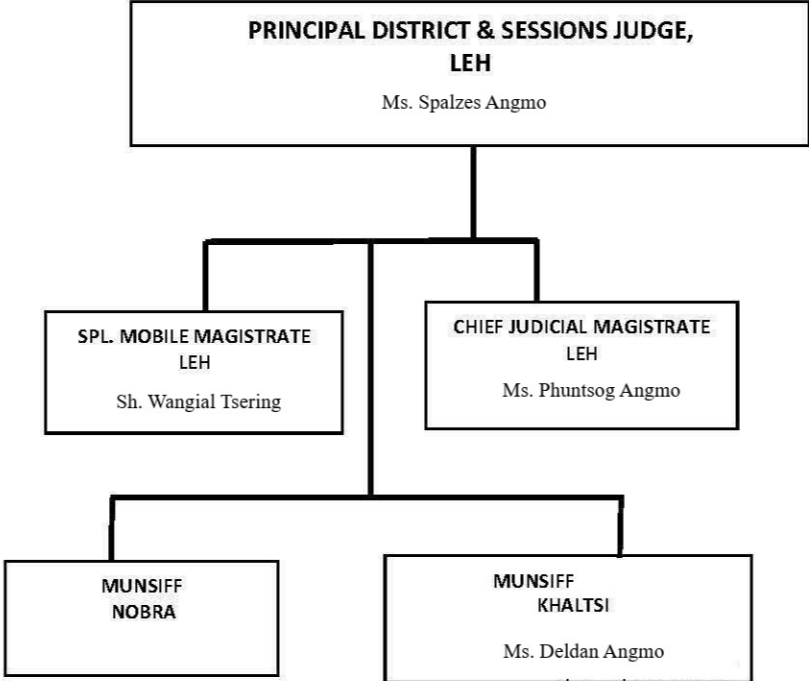

ORGANIZATIONAL CHART OF DISTRICT SRINAGAR

ORGANIZATIONAL CHART OF DISTRICT GANDERBAL

ORGANIZATIONAL CHART OF DISTRICT BARAMULLA

ORGANIZATIONAL CHART OF DISTRICT KUPWARA

ORGANIZATIONAL CHART OF DISTRICT BANDIPORA

ORGANIZATIONAL CHART OF DISTRICT SHOPIAN

ORGANIZATIONAL CHART OF DISTRICT KULGAM

ORGANIZATIONAL CHART OF DISTRICT BUDGAM

ORGANIZATIONAL CHART OF DISTRICT PULWAMA

ORGANIZATIONAL CHART OF DISTRICT ANANTNAG

ORGANIZATIONAL CHART OF DISTRICT LADAKH

ORGANIZATIONAL CHART OF DISTRICT KARGIL

ORGANIZATIONAL CHART OF DISTRICT JAMMU

**PRINCIPAL DISTRICT & SESSIONS JUDGE,
JAMMU**
Shri Ravinder Nath Wattal

ORGANIZATIONAL CHART OF DISTRICT KATHUA

ORGANIZATIONAL CHART OF DISTRICT SAMBA