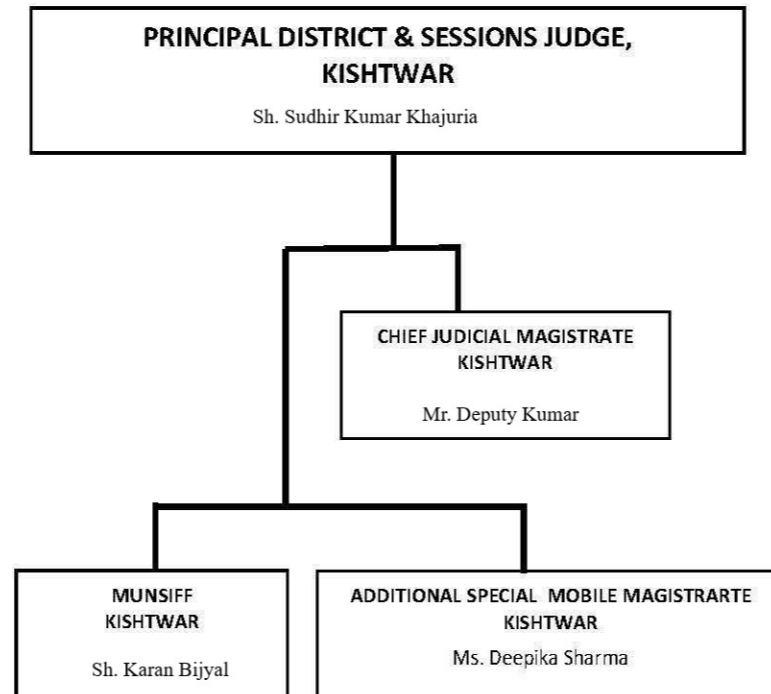

ORGANIZATIONAL CHART OF DISTRICT KISHTWAR