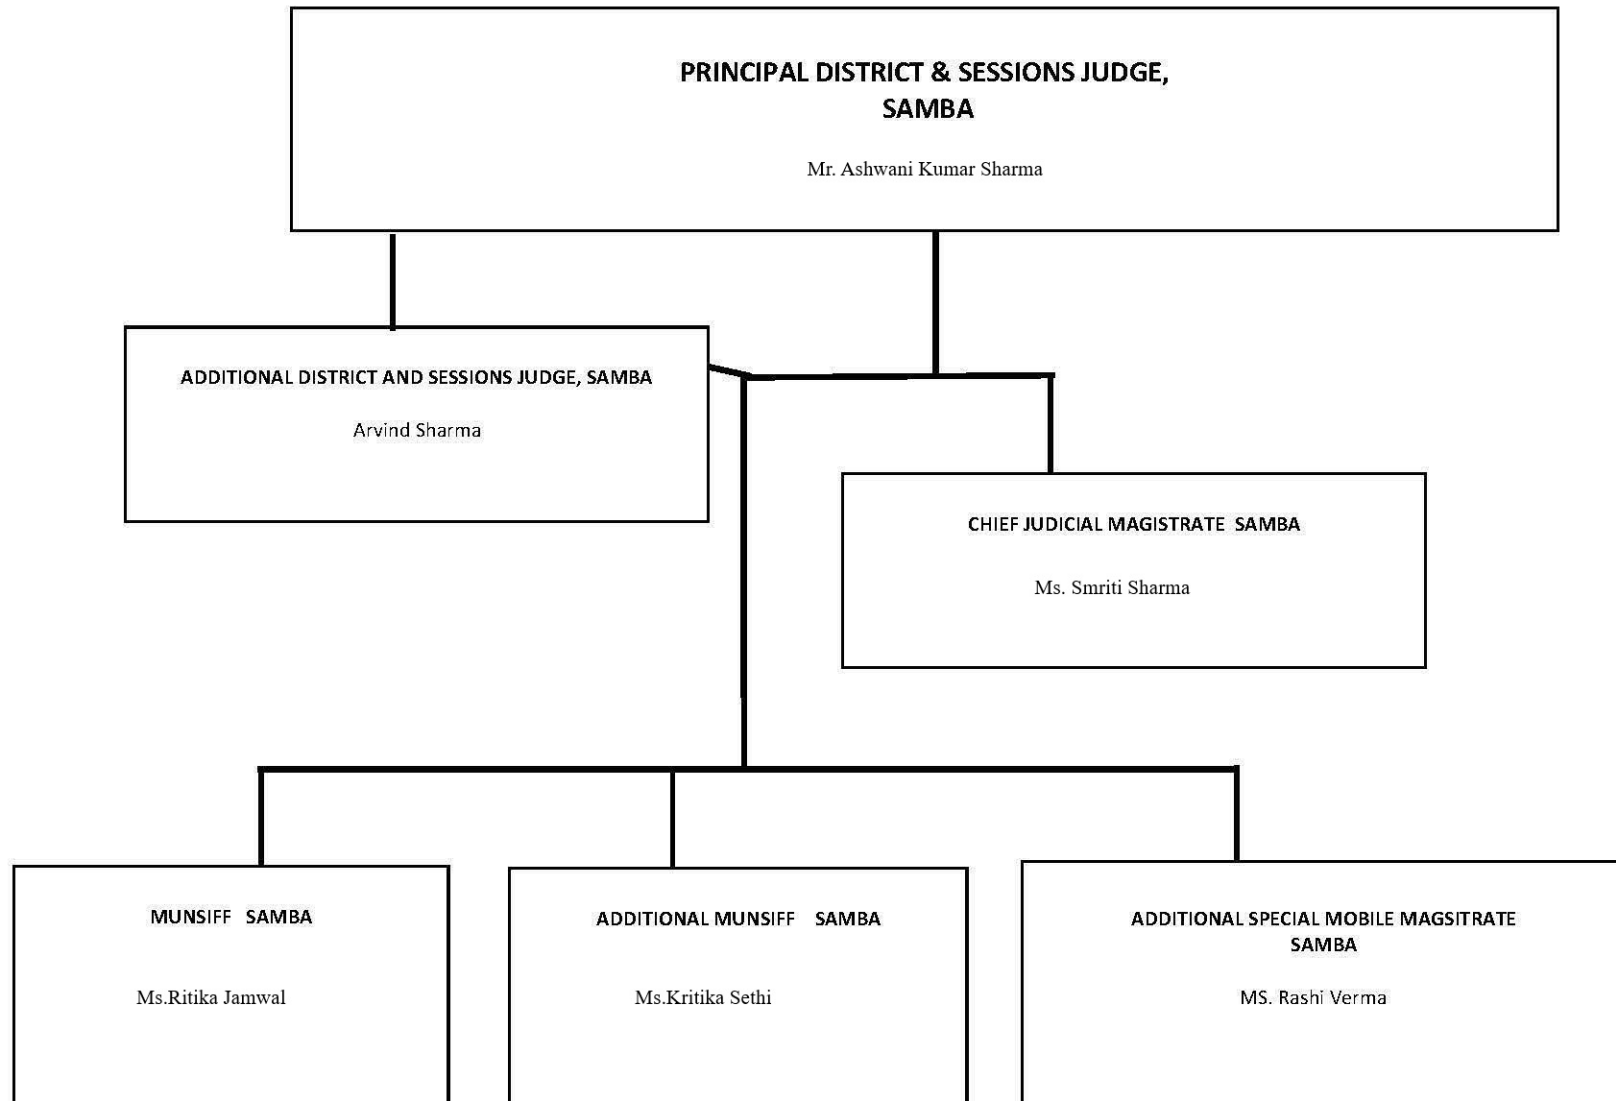

ORGANIZATIONAL CHART OF DISTRICT KARGIL

ORGANIZATIONAL CHART OF DISTRICT JAMMU

**PRINCIPAL DISTRICT & SESSIONS JUDGE,
JAMMU**
Shri Ravinder Nath Wattal

ORGANIZATIONAL CHART OF DISTRICT KATHUA

ORGANIZATIONAL CHART OF DISTRICT SAMBA